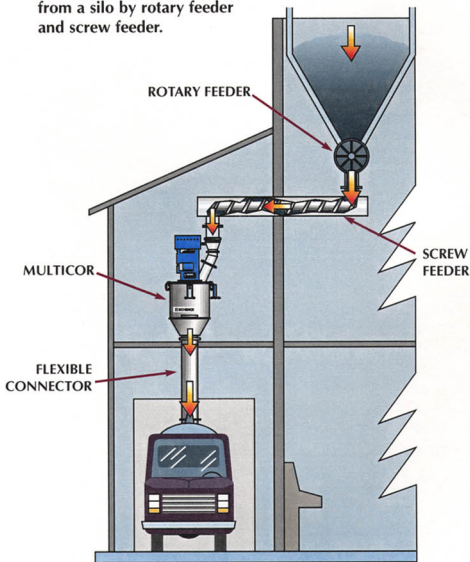

# TYPICAL LOAD-OUT APPLICATION

Typical load-out Multicor measures material extracted from a silo by rotary feeder and screw feeder.

MULTICOR

LOAD-OUT APPLICATION

For more information, please call the AccuRate Sales Department at 1-800-558-0184

CORLOAD(12/97)